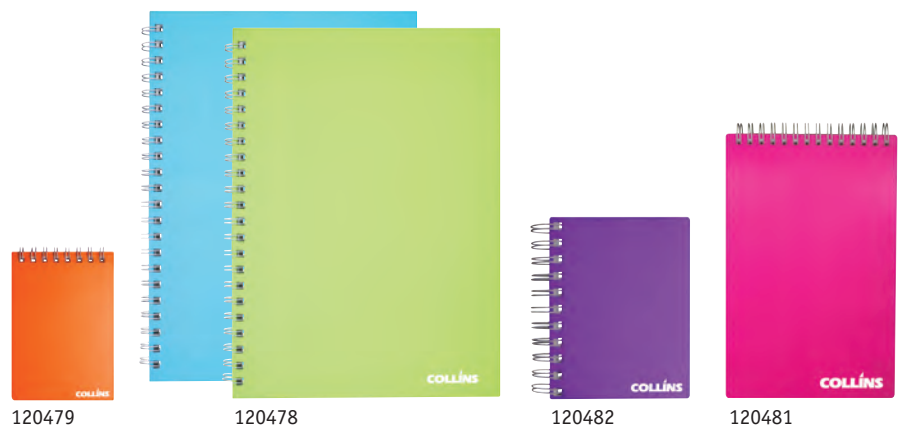

7mm Ruled, Top Opening

- 120481 127 x 200mm 100lf