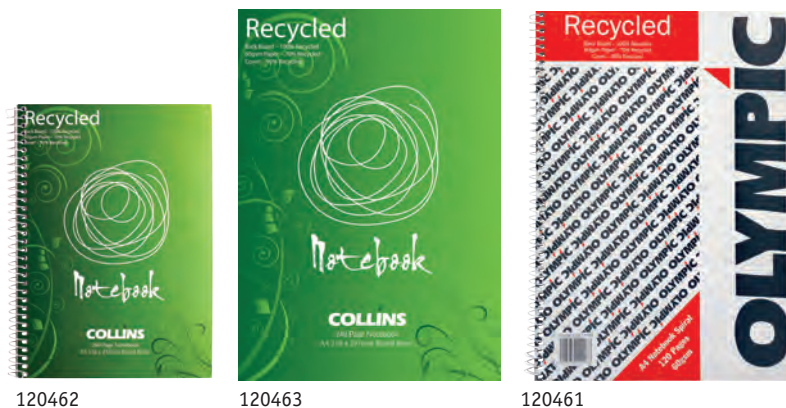

COLLINS PVC SLIP CASE COVER AND FLEXIBLE BOARD COVER STAPLED REFILLS

Covers – PVC, top opening, black, red and green with refill inserted

Refills – Perforated pages, top opening, 7mm ruled, 60gsm, black with coloured motif, pack 4

Covers

1. **174402** S35C 80 x 132mm with S35 Refill Inserted
   174401 S46C 110 x 170mm with S46 Refill Inserted

Refills

1. **107006** S35 70 x 125mm 40lf
   107007 S46 100 x 160mm 40lf