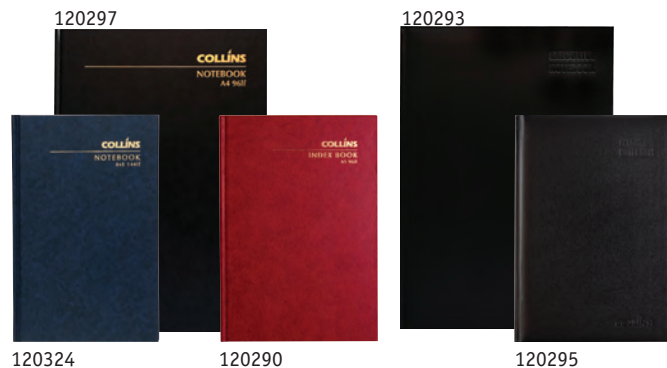

### COLLINS HARDCOVER CASEBOUND NOTEBOOKS

7mm ruled, 70gsm, side opening.

- 120320** A5/96 210 x 148mm Blue 96lf  
**120324** A5/144 210 x 148mm Blue 144lf  
**120297** A4/96 297 x 210mm Black 96lf

**Index Tabbed A-Z**

- 120290** A5/96 210 x 148mm Red 96lf  
**120292** A5/144 210 x 148mm Red 144lf

**Executive, Padded Cover, Ribbon Marker**

- 120295** A5/96 210 x 148mm Black 96lf  
**120293** A4/96 297 x 210mm Black 96lf