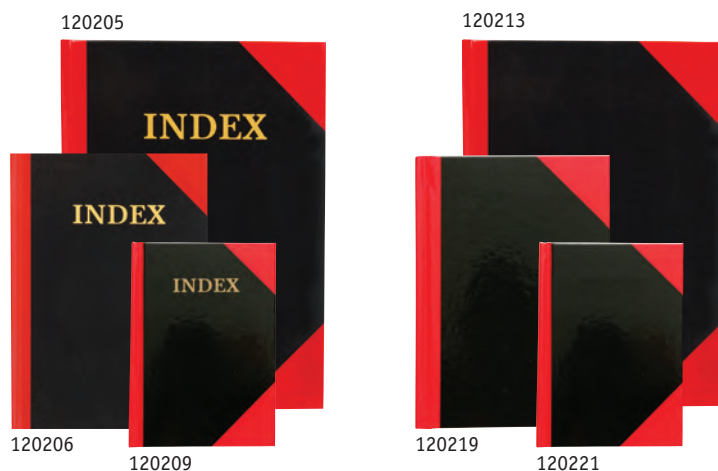

- 120290** A5/96 210 x 148mm Red 96lf  
**120292** A5/144 210 x 148mm Red 144lf

**Executive, Padded Cover, Ribbon Marker**

- 120295** A5/96 210 x 148mm Black 96lf  
**120293** A4/96 297 x 210mm Black 96lf

### HARDCOVER CASEBOUND RED & BLACK NOTEBOOKS

Side opening, 8mm ruled, 100lf.

**Index Tabbed A-Z, 70gsm**

- 120209** A6 148 x 105mm  
**120206** A5 210 x 148mm  
**120205** A4 297 x 210mm

**Without Index, 60gsm**

- 120221** A6 148 x 105mm  
**120219** A5 210 x 148mm  
**120213** A4 297 x 210mm