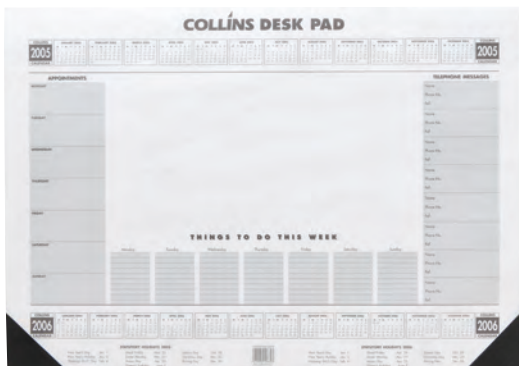

### DESK PADS

The executive desk pad set can be refreshed each year with an updated refill.

- 120476** Executive Complete A2 50lf
- 174502** Refill A2 Undated 20lf